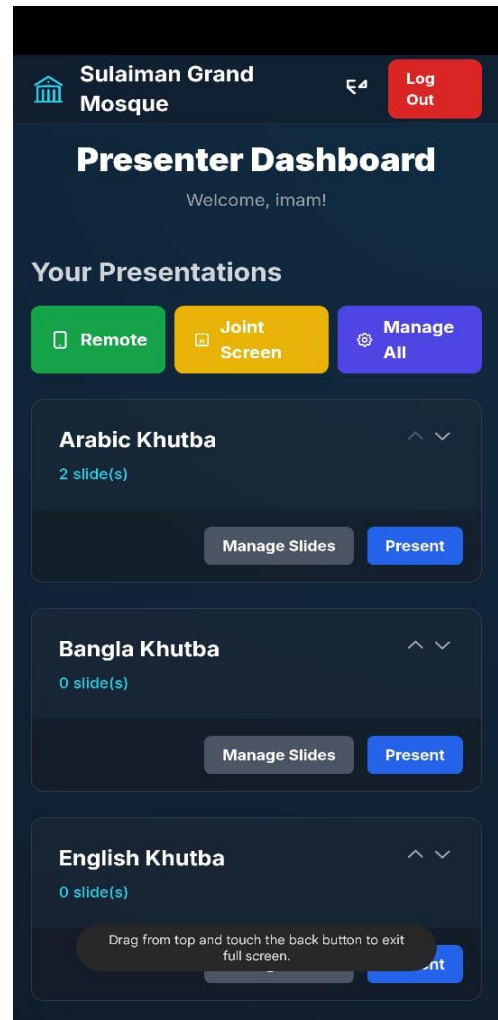

Khutba

Jumha Prayer

Eid ul-Adha

Eid Ul Adha

Eid ul-Fitr

Eid Ul Fitar

Sign  
Language

Tarabi Prayer

Saltul Kusum

METHOD OF  
FUNERAL  
SALAH

Janaza Salah

Activate windows  
Go to Settings to activate Windows.