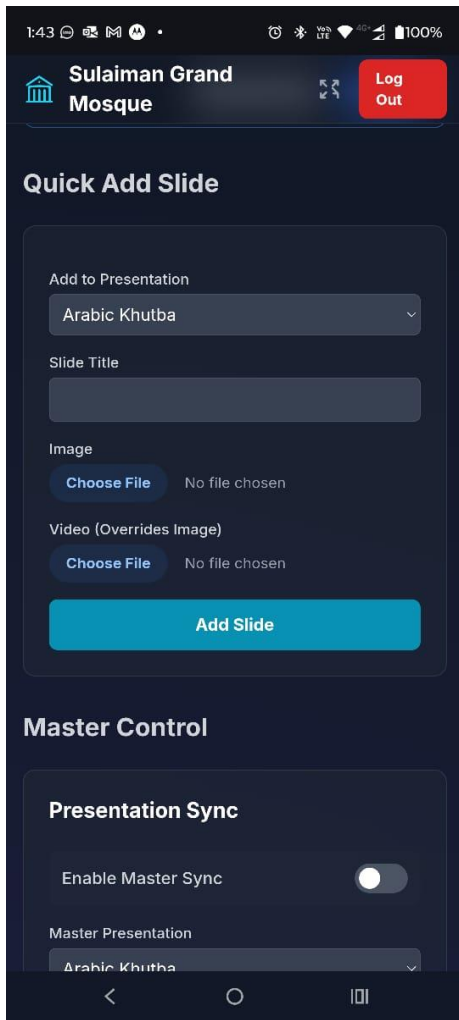

Khutba

Jumha Prayer

Eid ul-Adha

Eid Ul Adha

Eid ul-Fitr

Eid Ul Fitar

Sign  
Language

Tarabi Prayer

Saltul Kusum

METHOD OF  
FUNERAL  
SALAH

Janaza Salah

Activate windows  
Go to Settings to activate Windows.