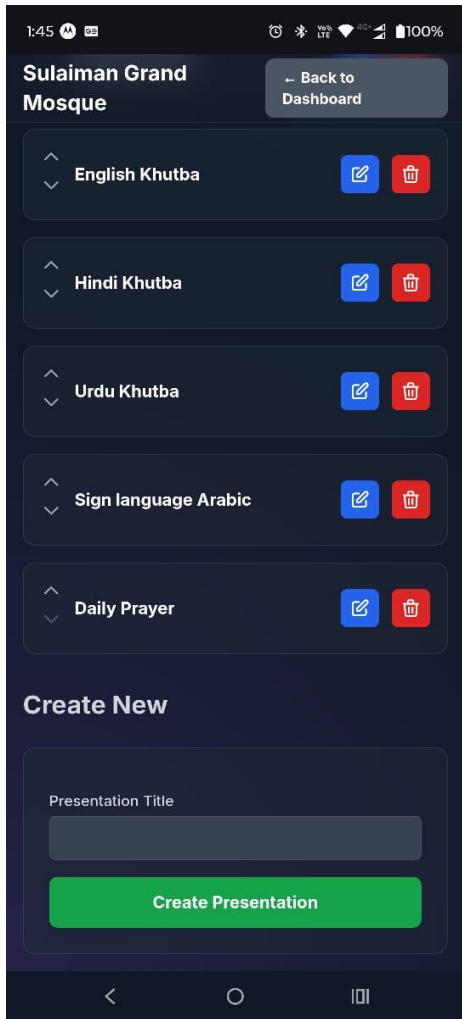

## Your Presentations

^ Arabic Khutba  

^ Bangla Khutba  

^ English Khutba  

^ Hindi Khutba  

^ Urdu Knutba  

^ Daily Salah  

^ Jumha Prayer  

## Create New

Presentation Title

[Create Presentation](#)

PREVIEW

LIVE

Navigation

Slide 14 / 20

Slide List